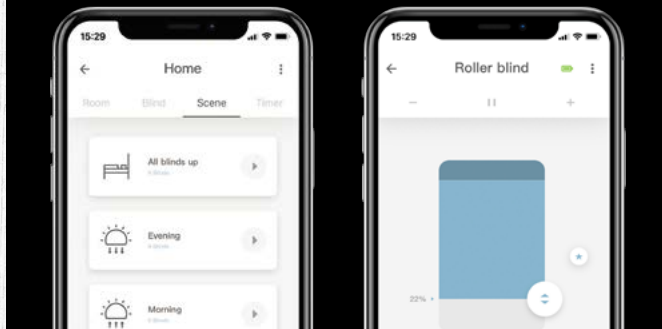

CONTROL OPTIONS

This wide range of control and connectivity options for window coverings offers the possibility to make the home a more convenient, energy efficient and a safer place.

Pull Control
Manually override remote control options with a simple pull.

Remote Control
Operate blinds with the press of a button on a one, five or fifteen channel remote.

App Control
Manage and automate your blinds through the MOTION™ app, at home or anywhere in the world.

Wireless

Li-ion Battery

Child Safe

Smart Connectivity

USB Rechargeable

VOICE CONTROL

“Alexa, Cinema Mode”

“Hey Google, Open the blinds in Tom’s room”

APP CONTROL

- + Control from anywhere around the world
- + Real-time positioning of the window coverings accurate to one percent
- + Battery health for each blind
- + Create rooms and scenes set to timers for full automation.